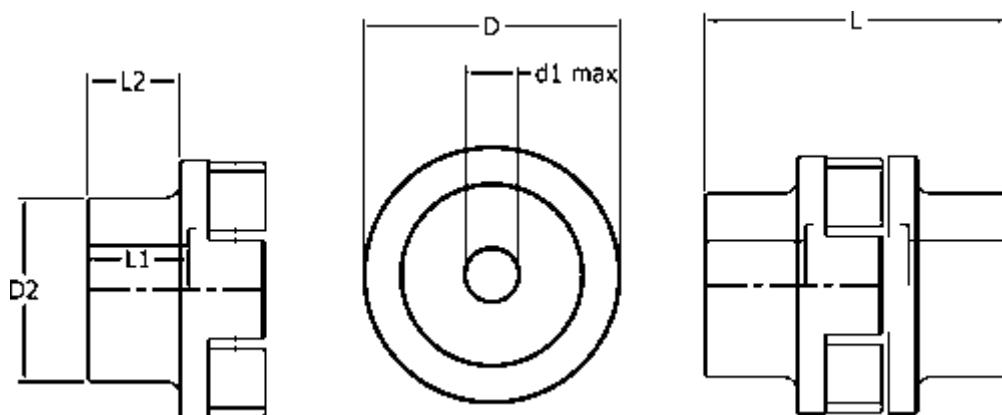

Data Sheet

Article number: 3302145200

Description: Tschan Hub ST S145 part 200
Maks. boring 65 mm

Measures

D	= 145
d1 max	= 65
D2	= 95
L	= 160
L1	= 61
L2	= 47.5